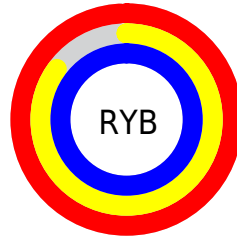

## Conversions Part 2

Format	Color
R <sub>YB</sub>	253, 217, 255
Decimal	16636415
CIE <sub>Lab</sub>	90.66, 18.90, -13.84
CIE <sub>LCh</sub>	91, 23.426, 323.786
Y <sub>xy</sub>	77.7375, 0.3131, 0.2919
Android (android.graphics.Color)	4294826495 (0xFFFDD9FF)
YUV	232.0960, 11.2917, 18.3328
Hunter-Lab	88.1689, 14.5081, -9.0433

# Details

The CIELab color  $90.66, 18.90, -13.84$  is a light color, and the websafe version is hex  $\text{FFCCFF}$ . A complement of this color would be  $96.65, -18.45, 14.32$ , and the grayscale version is  $91.99, 0.00, -0.01$ .

# Distribution

- Red (99%)
- Green (85%)
- Blue (100%)

- Red (99%)
- Yellow (85%)
- Blue (100%)

- Cyan (1%)
- Magenta (15%)
- Yellow (0%)
- Black (0%)

- Cyan (1%)
- Magenta (15%)
- Yellow (0%)