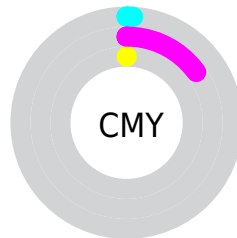

# Distribution

- Red (99%)
- Green (85%)
- Blue (100%)

- Red (99%)
- Yellow (85%)
- Blue (100%)

- Cyan (1%)
- Magenta (15%)
- Yellow (0%)
- Black (0%)

- Cyan (1%)
- Magenta (15%)
- Yellow (0%)

# Brightness & Saturation Gradients

These gradients show how the CIE Lab color 170.66, 18.90, -13.84 changes by changing the brightness by 10 percent. The first figure shows a shift by +10% for each color and the second figure -10%.