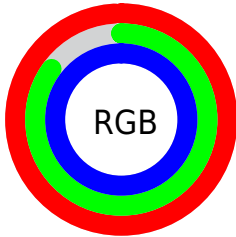

Distribution

- Red (99%)
- Green (85%)
- Blue (100%)