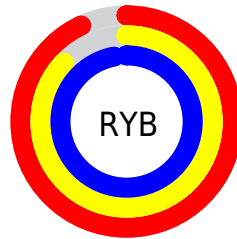

## Conversions Part 2

<b>Format</b>	<b>Color</b>
<a href="#">RYB</a>	<a href="#">238, 223, 247</a>
Decimal	<a href="#">15654903</a>
CIELab	<a href="#">90.63, 9.38, -9.82</a>
CIELCh	<a href="#">91, 13.580, 313.687</a>
Yxy	<a href="#">77.6720, 0.3076, 0.3046</a>
Android (android.graphics.Color)	<a href="#">4293844983 (0xFFEEDFF7)</a>
YUV	<a href="#">230.2210, 8.2720, 6.8222</a>
Hunter-Lab	<a href="#">88.1317, 4.6355, -4.8155</a>

# Details

The CIELab color `90.63, 9.38, -9.82` is a light color, and the websafe version is hex `CCCCCC`. A complement of this color would be `95.59, -9.14, 9.84`, and the grayscale version is `91.35, 0.00, -0.01`.

A 20% lighter version of the original color is `100.00, 0.01, -0.01`, and `70.67, 9.35, -9.93` is the 20% darker color. If you saturate the color by 10%, you get `83.89, 19.41, -20.00`, and if you desaturate by 10%, it is `97.43, -0.26, 0.28`.

# Distribution

Red (93%)

Green (87%)

Blue (97%)

Red (93%)

Yellow (87%)

Blue (97%)

Cyan (4%)