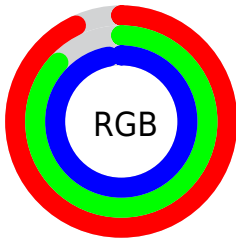

Distribution

Red (93%)

Green (87%)

Blue (97%)