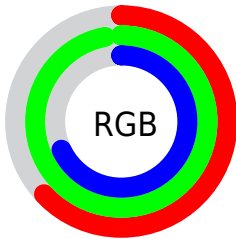

Distribution

- Red (63%)
- Green (97%)
- Blue (68%)