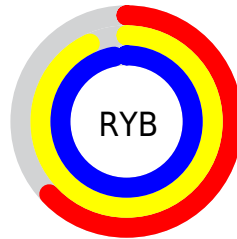

- Red (63%)
- Yellow (93%)
- Blue (97%)