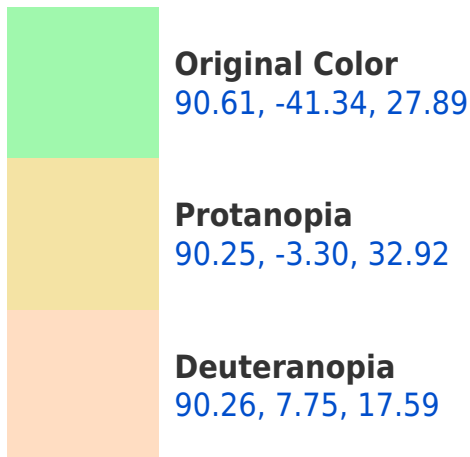

## **Background**

This preview shows how black text looks on a background with the CIELab color 170.61, -41.34, 27.89.

## Dichromacy

**Tritanopia**  
90.55, -13.92, -14.53

# Trichromacy

**Original Color**  
90.61, -41.34, 27.89

**Protanomaly**  
90.02, -18.47, 30.67

**Deuteranomaly**  
89.82, -11.23, 20.71

**Tritanomaly**  
90.43, -24.46, 0.90