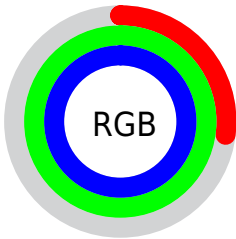

Distribution

Red (27%)

Green (99%)

Blue (99%)