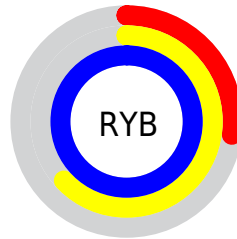

## Conversions Part 2

<b>Format</b>	<b>Color</b>
<b>RYB</b>	68, 161, 253
Decimal	4521469
CIELab	91.04, -44.12, -13.16
CIELCh	91, 46.041, 196.609
Yxy	78.5714, 0.2311, 0.3288
Android (android.graphics.Color)	4282711549 (0xFF44DFDF)
YUV	197.6850, 27.2703, -113.7337
Hunter-Lab	88.6405, -43.8830, -8.3102

# Details

The CIELab color **91.04, -44.12, -13.16** is a light color, and the websafe version is hex **33FFFF**. The color can be described as light washed cyan. A complement of this color would be **57.50, 68.88, 42.68**, and the grayscale version is **79.70, 0.00, -0.01**.

A 20% lighter version of the original color is **93.70, -32.03, -10.01**, and **71.87, -39.44, -11.60** is the 20% darker color. If you saturate the color by 10%, you get **90.71, -46.26, -13.68**, and if you desaturate by 10%, it is **91.54, -40.92, -12.35**.

# Distribution

Red (27%)

Green (99%)

Blue (99%)

Red (27%)

Yellow (63%)

Blue (99%)

Cyan (73%)