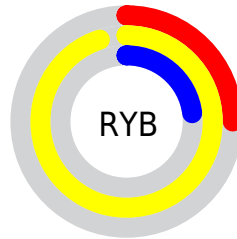

## Conversions Part 2

Format	Color
<a href="#">RYB</a>	65, 242, 58
Decimal	15919930
CIELab	91.05, -16.25, 79.84
CIElCh	91, 81.477, 101.504
Yxy	78.5934, 0.4159, 0.4872
Android (android.graphics.Color)	4294110010 (0xFFFF2EB3A)
YUV	216.9150, -78.3451, 21.9995
Hunter-Lab	88.6529, -20.0728, 51.6012

# Details

The CIELab color **91.05, -16.25, 79.84** is a light color, and the websafe version is hex **FFFF33**. The color can be described as light washed yellow. A complement of this color would be **39.72, 55.49, -88.15**, and the grayscale version is **86.92, 0.00, -0.01**.

A 20% lighter version of the original color is **97.68, -17.25, 63.88**, and **71.27, -15.72, 72.94** is the 20% darker color. If you saturate the color by 10%, you get **90.73, -16.49, 85.44**, and if you desaturate by 10%, it is **91.43, -15.61, 71.99**.

# Distribution

- Red (95%)
- Green (92%)
- Blue (23%)

- Red (25%)
- Yellow (95%)
- Blue (23%)

- Cyan (0%)
- Magenta (3%)
- Yellow (76%)
- Black (5%)

- Cyan (5%)
- Magenta (8%)
- Yellow (77%)