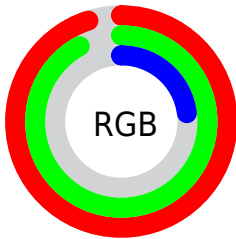

Distribution

- Red (95%)
- Green (92%)
- Blue (23%)