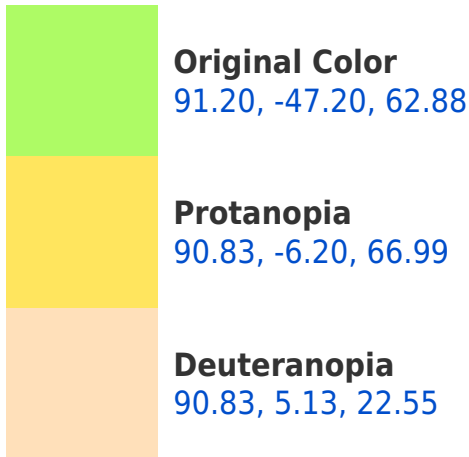

## **Background**

This preview shows how black text looks on a background with the CIELab color 171.20, -47.20, 62.88.

## Dichromacy

**Tritanopia**  
90.92, -8.55, -13.36

# Trichromacy

**Original Color**  
91.20, -47.20, 62.88

**Protanomaly**  
90.60, -21.67, 64.81

**Deuteranomaly**  
90.50, -14.71, 37.53

**Tritanomaly**  
90.63, -25.09, 15.33