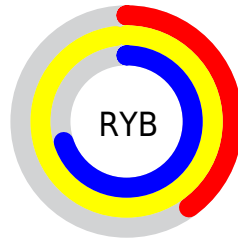

## Conversions Part 2

Format	Color
<a href="#">RYB</a>	<a href="#">101, 251, 178</a>
Decimal	<a href="#">11467621</a>
CIELab	<a href="#">91.20, -47.20, 62.88</a>
CIELCh	<a href="#">91, 78.624, 126.893</a>
Yxy	<a href="#">78.9242, 0.3439, 0.4998</a>
Android (android.graphics.Color)	<a href="#">4289657701 (0xFFAEFB65)</a>
YUV	<a href="#">210.8770, -54.1694, -32.3411</a>
Hunter-Lab	<a href="#">88.8393, -46.3765, 45.7148</a>

# Details

The CIELab color **91.20, -47.20, 62.88** is a light color, and the websafe version is hex **99FF66**. A complement of this color would be **57.79, 57.97, -63.29**, and the grayscale version is **84.70, 0.00, -0.01**.

A 20% lighter version of the original color is **96.52, -22.06, 44.44**, and **71.24, -47.10, 63.07** is the 20% darker color. If you saturate the color by 10%, you get **90.37, -53.47, 71.55**, and if you desaturate by 10%, it is **92.15, -40.31, 53.06**.

# Distribution

Red (68%)

Green (98%)

Blue (40%)

Red (40%)

Yellow (98%)

Blue (70%)

Cyan (31%)