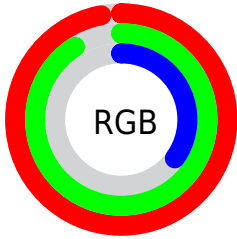

Distribution

- Red (97%)
- Green (91%)
- Blue (35%)