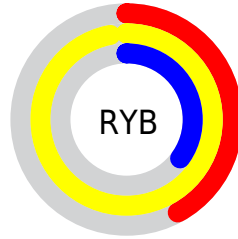

- Red (42%)
- Yellow (97%)
- Blue (35%)