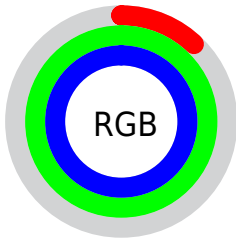

Distribution

- Red (12%)
- Green (100%)
- Blue (100%)