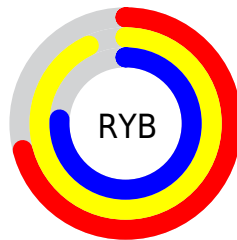

- Red (71%)
- Yellow (93%)
- Blue (76%)