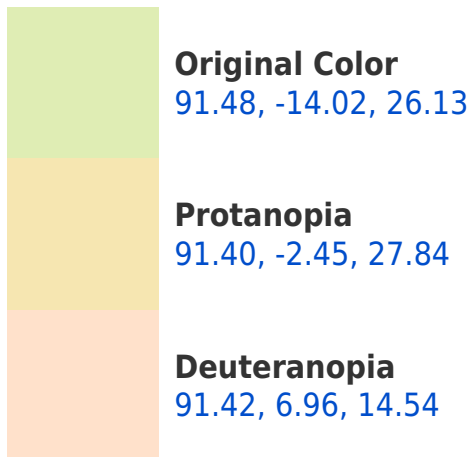

# Black Background

This preview shows how the CIELab color 171.48, -14.02, 26.13 looks on a black background.

## **Background**

This preview shows how black text looks on a background with the CIELab color 171.48, -14.02, 26.13.

## Dichromacy

# Trichromacy

**Original Color**  
91.48, -14.02, 26.13

**Protanomaly**  
91.54, -6.81, 27.41

**Deuteranomaly**  
91.25, -0.59, 18.31

**Tritanomaly**  
91.27, -2.25, 4.13