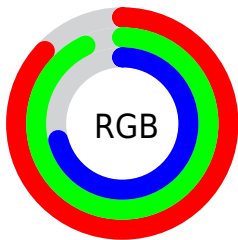

Distribution

- Red (87%)
- Green (93%)
- Blue (71%)