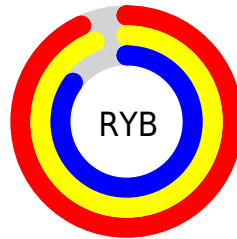

- Red (93%)
- Yellow (94%)
- Blue (85%)