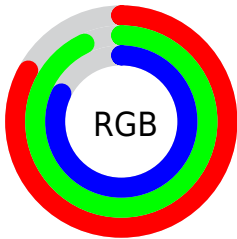

Distribution

- Red (83%)
- Green (93%)
- Blue (82%)