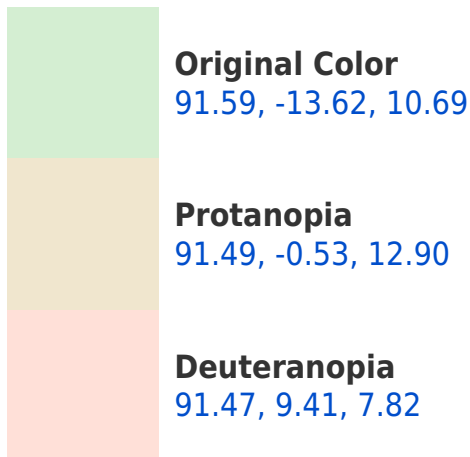

# Black Background

This preview shows how the CIELab color 171.59, -13.62, 10.69 looks on a black background.

## **Background**

This preview shows how black text looks on a background with the CIELab color 171.59, -13.62, 10.69.

## Dichromacy

**Tritanopia**  
91.57, -0.63, -10.67

# Trichromacy

**Original Color**  
91.59, -13.62, 10.69

**Protanomaly**  
91.51, -5.43, 12.30

**Deuteranomaly**  
91.34, 0.89, 8.51

**Tritanomaly**  
91.46, -5.54, -3.02