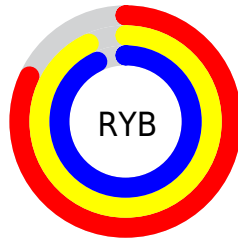

- Red (82%)
- Yellow (93%)
- Blue (93%)