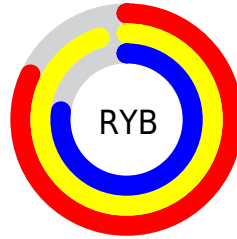

## Conversions Part 2

Format	Color
<a href="#">RYB</a>	<a href="#">208, 241, 197</a>
Decimal	<a href="#">15853765</a>
CIELab	<a href="#">91.88, -2.55, 18.14</a>
CIELCh	<a href="#">92, 18.318, 98.002</a>
Yxy	<a href="#">80.4357, 0.3418, 0.3656</a>
Android (android.graphics.Color)	<a href="#">4294043845</a> ( <a href="#">0xFFFF1E8C5</a> )
YUV	<a href="#">230.7010, -16.6146, 9.0322</a>
Hunter-Lab	<a href="#">89.6860, -7.2798, 20.2234</a>

# Details

The CIELab color **91.88, -2.55, 18.14** is a light color, and the websafe version is hex **FFFFCC**. A complement of this color would be **83.10, 4.05, -18.24**, and the grayscale version is **91.59, 0.00, -0.01**.

A 20% lighter version of the original color is **99.98, -0.17, 0.47**, and **71.79, -2.19, 18.09** is the 20% darker color. If you saturate the color by 10%, you get **90.18, -3.37, 28.23**, and if you desaturate by 10%, it is **93.64, -1.32, 8.14**.

# Distribution

Red (95%)

Green (91%)

Blue (77%)

Red (82%)

Yellow (95%)

Blue (77%)

Cyan (0%)