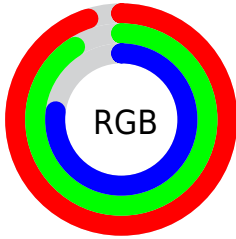

Distribution

Red (95%)

Green (91%)

Blue (77%)