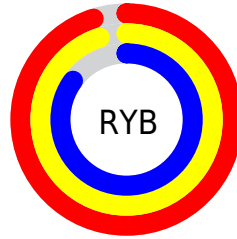

- Red (95%)
- Yellow (95%)
- Blue (85%)