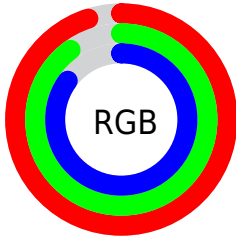

Distribution

- Red (95%)
- Green (90%)
- Blue (85%)