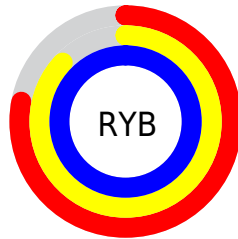

- Red (78%)
- Yellow (87%)
- Blue (100%)