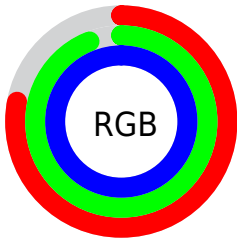

Distribution

- Red (78%)
- Green (94%)
- Blue (100%)