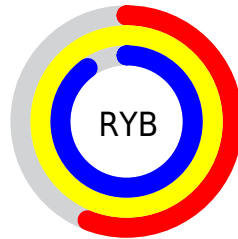

- Red (56%)
- Yellow (100%)
- Blue (90%)