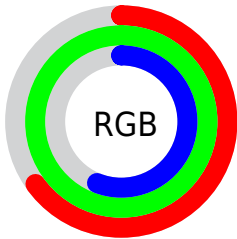

Distribution

- Red (65%)
- Green (100%)
- Blue (56%)