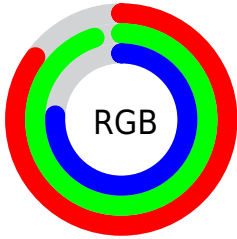

Distribution

- Red (85%)
- Green (95%)
- Blue (76%)