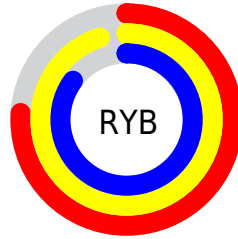

- Red (76%)
- Yellow (95%)
- Blue (85%)