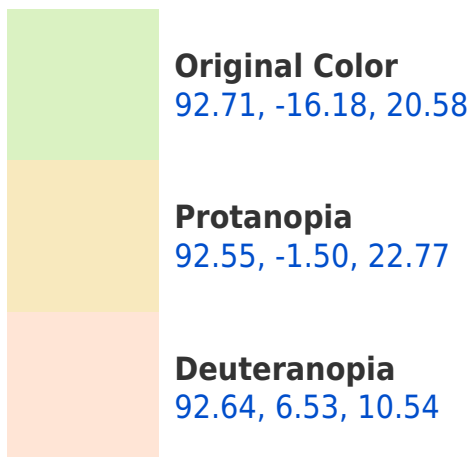

## **Background**

This preview shows how black text looks on a background with the CIELab color 172.71, -16.18, 20.58.

## Dichromacy

# Trichromacy

**Original Color**  
92.71, -16.18, 20.58

**Protanomaly**  
92.47, -6.89, 22.00

**Deuteranomaly**  
92.68, -1.71, 14.08

**Tritanomaly**  
92.68, -5.21, 0.92