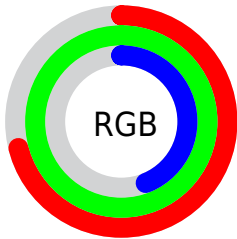

Distribution

- Red (71%)
- Green (100%)
- Blue (44%)