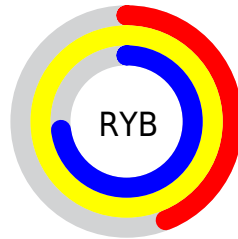

- Red (44%)
- Yellow (100%)
- Blue (73%)