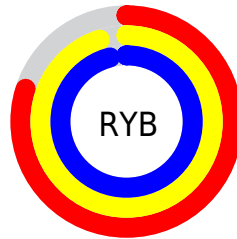

- Red (80%)
- Yellow (95%)
- Blue (96%)