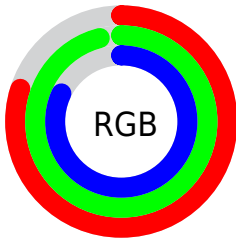

Distribution

- Red (80%)
- Green (96%)
- Blue (82%)