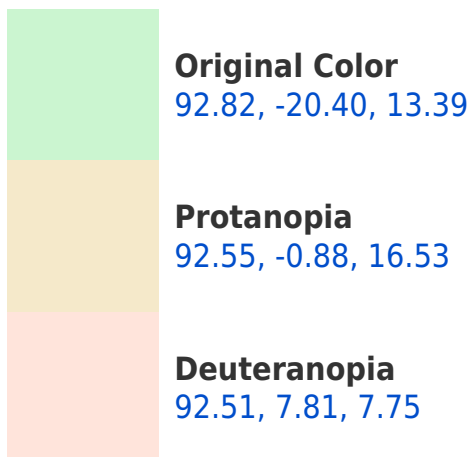

## **Background**

This preview shows how black text looks on a background with the CIELab color 172.82, -20.40, 13.39.

## Dichromacy

**Tritanopia**  
92.87, -4.45, -10.85

# Trichromacy

**Original Color**  
92.82, -20.40, 13.39

**Protanomaly**  
92.46, -7.93, 15.21

**Deuteranomaly**  
92.39, -2.55, 9.46

**Tritanomaly**  
92.92, -10.62, -1.96