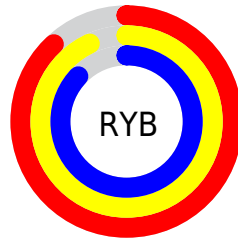

## Conversions Part 2

Format	Color
<a href="#">RYB</a>	<a href="#">224, 236, 223</a>
Decimal	<a href="#">15526879</a>
CIELab	<a href="#">92.83, -1.73, 5.93</a>
CIELCh	<a href="#">93, 6.177, 106.264</a>
Yxy	<a href="#">82.5794, 0.3209, 0.3414</a>
Android (android.graphics.Color)	<a href="#">4293716959</a> ( <a href="#">0xFFECEBDF</a> )
YUV	<a href="#">233.9310, -5.3890, 1.8145</a>
Hunter-Lab	<a href="#">90.8732, -6.5531, 10.3346</a>

# Details

The CIELab color  $92.83, -1.73, 5.93$  is a light color, and the websafe version is hex FFFFFF. A complement of this color would be  $89.42, 1.88, -5.97$ , and the grayscale version is  $92.69, 0.00, -0.01$ .

# Distribution

Red (93%)

Green (92%)

Blue (87%)

Red (88%)

Yellow (93%)

Blue (87%)

Cyan (0%)