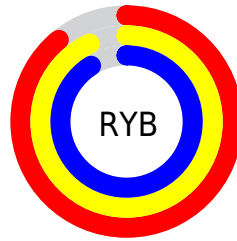

- Red (89%)
- Yellow (93%)
- Blue (91%)