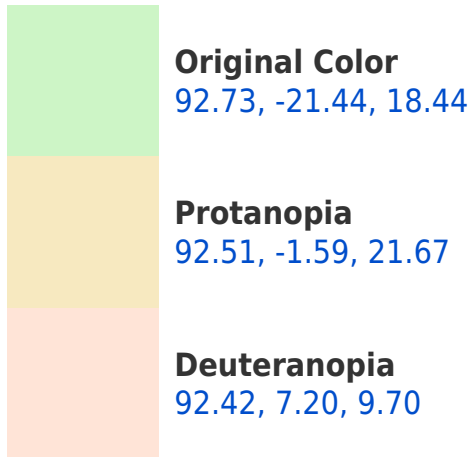

## Background

This preview shows how black text looks on a background with the CIELab color 172.73, -21.44, 18.44.

## Dichromacy

**Tritanopia**  
92.68, -3.63, -11.13

# Trichromacy

**Original Color**  
92.73, -21.44, 18.44

**Protanomaly**  
92.41, -8.75, 20.31

**Deuteranomaly**  
92.33, -3.16, 12.50

**Tritanomaly**  
92.62, -10.57, -0.31