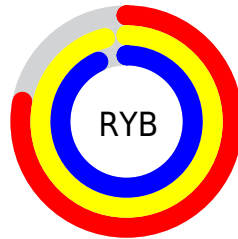

# Details

The CIELab color **92.73, -21.44, 18.44** is a light color, and the websafe version is hex **CCFFCC**. A complement of this color would be **84.56, 22.19, -17.84**, and the grayscale version is **90.53, 0.00, -0.01**.

A 20% lighter version of the original color is **100.00, 0.01, -0.01**, and **72.82, -21.73, 18.58** is the 20% darker color. If you saturate the color by 10%, you get **91.03, -32.31, 28.43**, and if you desaturate by 10%, it is **94.63, -10.31, 8.69**.

# Distribution

Red (80%)

Green (96%)

Blue (78%)

Red (78%)

Yellow (96%)

Blue (93%)

Cyan (16%)