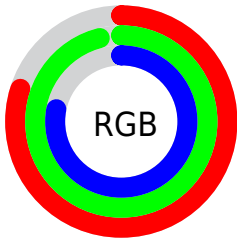

Distribution

Red (80%)

Green (96%)

Blue (78%)