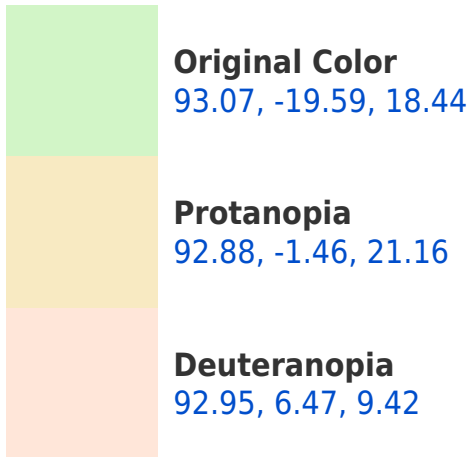

## **Background**

This preview shows how black text looks on a background with the CIELab color 173.07, -19.59, 18.44.

## Dichromacy

**Tritanopia**  
93.02, -2.08, -10.59

# Trichromacy

**Original Color**  
93.07, -19.59, 18.44

**Protanomaly**  
92.85, -8.24, 19.92

**Deuteranomaly**  
92.76, -2.81, 12.61

**Tritanomaly**  
92.98, -8.78, -0.27