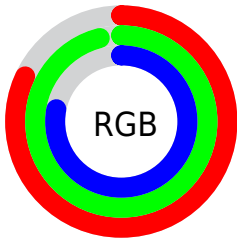

Distribution

- Red (82%)
- Green (96%)
- Blue (78%)