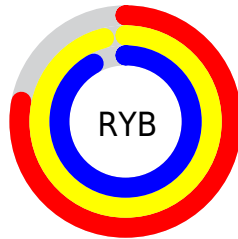

- Red (78%)
- Yellow (96%)
- Blue (92%)