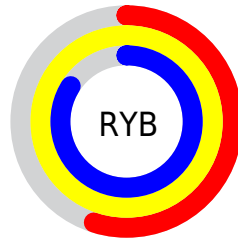

- Red (55%)
- Yellow (100%)
- Blue (84%)