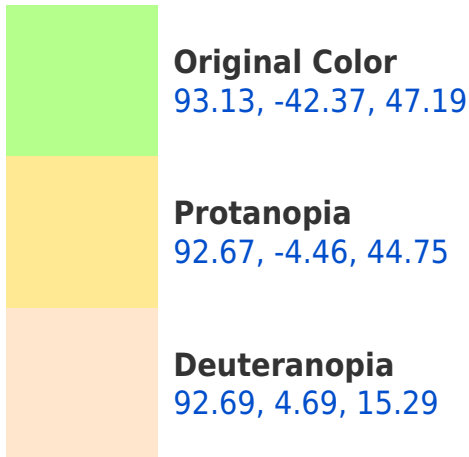

## **Background**

This preview shows how black text looks on a background with the CIELab color 173.13, -42.37, 47.19.

## Dichromacy

**Tritanopia**  
92.99, -7.30, -10.71

# Trichromacy

**Original Color**  
93.13, -42.37, 47.19

**Protanomaly**  
92.59, -19.01, 45.20

**Deuteranomaly**  
92.40, -12.92, 26.42

**Tritanomaly**  
92.65, -20.95, 10.00