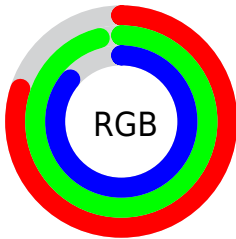

Distribution

Red (80%)

Green (96%)

Blue (86%)