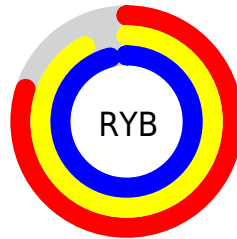

# Details

The CIELab color **93.41, -18.42, 8.04** is a light color, and the websafe version is hex **CCFFCC**. A complement of this color would be **86.25, 19.00, -7.27**, and the grayscale version is **91.48, 0.00, -0.01**.

A 20% lighter version of the original color is **100.00, 0.01, -0.01**, and **73.50, -18.74, 8.17** is the 20% darker color. If you saturate the color by 10%, you get **91.66, -28.95, 13.21**, and if you desaturate by 10%, it is **95.37, -7.66, 3.21**.

# Distribution

Red (80%)

Green (96%)

Blue (86%)

Red (80%)

Yellow (92%)

Blue (96%)

Cyan (17%)

Magenta (0%)

Yellow (11%)

Black (4%)

Cyan (20%)

Magenta (4%)

Yellow (14%)