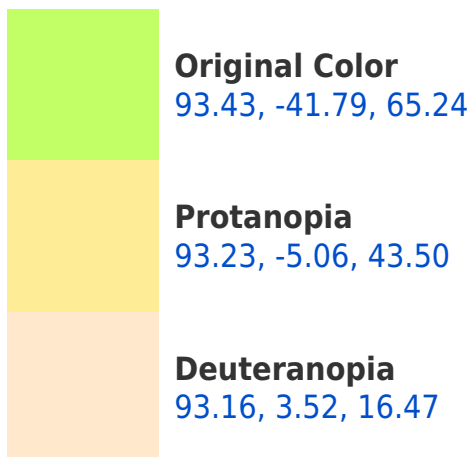

## Background

This preview shows how black text looks on a background with the CIELab color 173.43, -41.79, 65.24.

## Dichromacy

**Tritanopia**  
93.32, -4.04, -10.15

# Trichromacy

**Original Color**  
93.43, -41.79, 65.24

**Protanomaly**  
93.07, -18.82, 51.63

**Deuteranomaly**  
92.77, -13.58, 34.59

**Tritanomaly**  
93.01, -19.93, 18.34