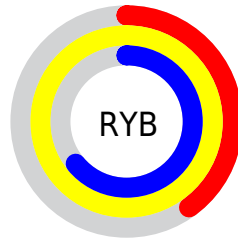

- Red (40%)
- Yellow (100%)
- Blue (64%)