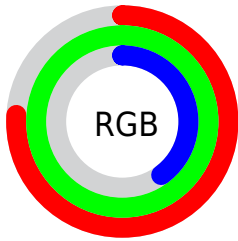

Distribution

- Red (76%)
- Green (100%)
- Blue (40%)