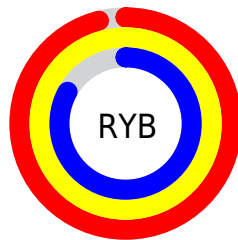

## Conversions Part 2

Format	Color
<a href="#">RYB</a>	<a href="#">244, 255, 211</a>
Decimal	<a href="#">16772307</a>
CIELab	<a href="#">94.29, 2.50, 14.44</a>
CIELCh	<a href="#">94, 14.655, 80.178</a>
Yxy	<a href="#">85.9477, 0.3418, 0.3540</a>
Android (android.graphics.Color)	<a href="#">4294962387 (0xFFFFECD3)</a>
YUV	<a href="#">238.8310, -13.7207, 14.1802</a>
Hunter-Lab	<a href="#">92.7080, -2.4571, 17.6717</a>

# Details

The CIELab color **94.29, 2.50, 14.44** is a light color, and the websafe version is hex **FFFFCC**. A complement of this color would be **90.62, -1.26, -14.22**, and the grayscale version is **94.43, 0.01, -0.01**.

A 20% lighter version of the original color is **100.00, 0.01, -0.01**, and **74.22, 2.57, 14.58** is the 20% darker color. If you saturate the color by 10%, you get **91.07, 4.56, 23.13**, and if you desaturate by 10%, it is **97.58, 0.90, 5.98**.

# Distribution

Red (100%)

Green (93%)

Blue (83%)

Red (96%)

Yellow (100%)

Blue (83%)

Cyan (0%)