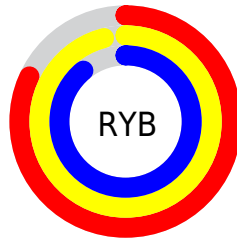

- Red (82%)
- Yellow (96%)
- Blue (89%)