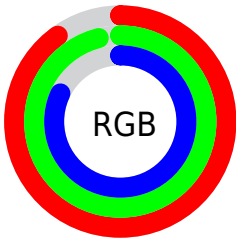

Distribution

- Red (90%)
- Green (96%)
- Blue (82%)