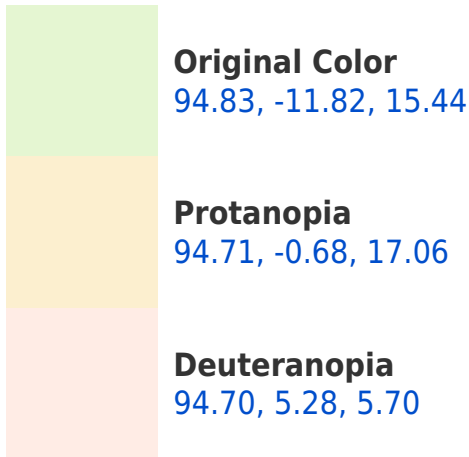

Color Blindness Simulation

Color vision deficiency is a very complex topic, and I could not describe the different causes any better than Wikipedia does, so if you want to learn more, you should check out their [article about color blindness](#).

Dichromacy