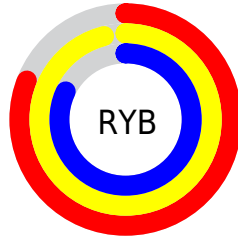

- Red (81%)
- Yellow (96%)
- Blue (82%)