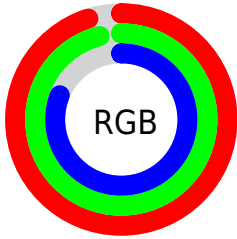

Distribution

- Red (95%)
- Green (96%)
- Blue (81%)