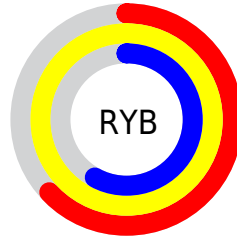

# Details

The CIELab color **95.22, -9.24, 47.00** is a light color, and the websafe version is hex **FFFF99**. A complement of this color would be **68.57, 19.36, -48.48**, and the grayscale version is **93.70, 0.00, -0.01**.

A 20% lighter version of the original color is **98.88, -8.05, 24.44**, and **75.25, -9.14, 47.18** is the 20% darker color. If you saturate the color by 10%, you get **94.24, -10.26, 57.87**, and if you desaturate by 10%, it is **96.27, -7.75, 35.76**.

# Distribution

Red (100%)

Green (96%)

Blue (58%)

Red (63%)

Yellow (100%)

Blue (58%)

Cyan (0%)