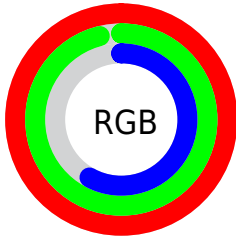

Distribution

Red (100%)

Green (96%)

Blue (58%)