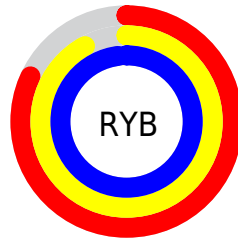

## Conversions Part 2

<b>Format</b>	<b>Color</b>
RYB	208, 234, 251
Decimal	13695981
CIELab	95.38, -16.42, 2.13
CIELCh	95, 16.558, 172.609
Yxy	88.5213, 0.2943, 0.3437
Android (android.graphics.Color)	4291886061 (0xFFD0FBED)
YUV	236.5470, 0.2233, -25.0357
Hunter-Lab	94.0857, -20.8500, 7.1201

# Details

The CIELab color **95.38, -16.42, 2.13** is a light color, and the websafe version is hex **CCFFFF**. A complement of this color would be **87.43, 17.28, -1.24**, and the grayscale version is **93.60, 0.00, -0.01**.

A 20% lighter version of the original color is **100.00, 0.01, -0.01**, and **75.26, -16.28, 2.06** is the 20% darker color. If you saturate the color by 10%, you get **93.75, -25.62, 3.81**, and if you desaturate by 10%, it is **97.21, -6.90, 0.77**.

# Distribution

Red (82%)

Green (98%)

Blue (93%)

Red (82%)

Yellow (92%)

Blue (98%)

Cyan (17%)