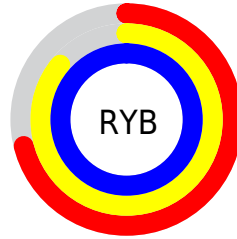

## Conversions Part 2

<b>Format</b>	<b>Color</b>
<b>R<sub>YB</sub></b>	182, 219, 255
Decimal	11993087
CIE <sub>Lab</sub>	95.45, -22.28, -7.23
CIE <sub>LCh</sub>	95, 23.424, 197.979
Yxy	88.6883, 0.2711, 0.3289
Android (android.graphics.Color)	4290183167 (0xFFB6FFFF)
YUV	233.1730, 10.7607, -44.8787
Hunter-Lab	94.1745, -26.2456, -1.9978

# Details

The CIELab color **95.45, -22.28, -7.23** is a light color, and the websafe version is hex **CCFFFF**. A complement of this color would be **80.79, 26.48, 10.58**, and the grayscale version is **92.38, 0.00, -0.01**.

A 20% lighter version of the original color is **98.93, -4.88, -1.70**, and **75.39, -22.40, -7.13** is the 20% darker color. If you saturate the color by 10%, you get **94.25, -28.87, -9.13**, and if you desaturate by 10%, it is **96.85, -14.97, -5.00**.

# Distribution

- Red (71%)
- Green (100%)
- Blue (100%)

- Red (71%)
- Yellow (86%)
- Blue (100%)

- Cyan (29%)
- Magenta (0%)
- Yellow (0%)
- Black (0%)

- Cyan (29%)
- Magenta (0%)
- Yellow (0%)