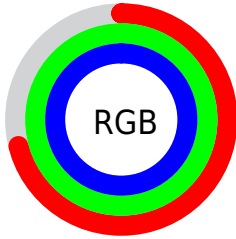

Distribution

- Red (71%)
- Green (100%)
- Blue (100%)