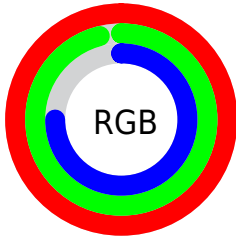

Distribution

- Red (100%)
- Green (96%)
- Blue (75%)