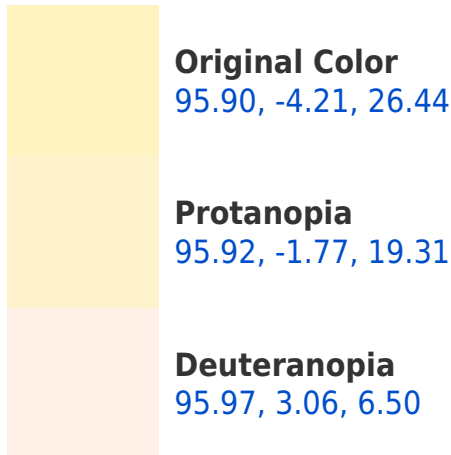

Color Blindness Simulation

Color vision deficiency is a very complex topic, and I could not describe the different causes any better than Wikipedia does, so if you want to learn more, you should check out their [article about color blindness](#).

Dichromacy