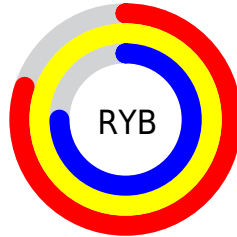

- Red (80%)
- Yellow (100%)
- Blue (75%)