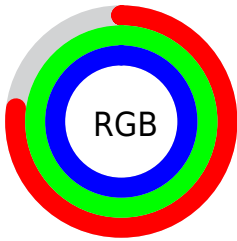

Distribution

- Red (77%)
- Green (100%)
- Blue (100%)