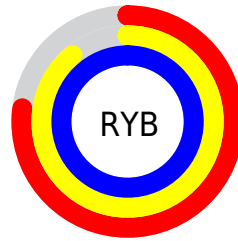

## Conversions Part 2

<b>Format</b>	<b>Color</b>
<b>R<sub>YB</sub></b>	197, 226, 255
Decimal	12976127
CIE <sub>Lab</sub>	96.25, -18.06, -5.95
CIE <sub>LCh</sub>	96, 19.015, 198.235
Yxy	90.6119, 0.2789, 0.3289
Android (android.graphics.Color)	4291166207 (0xFFC5FFFF)
YUV	237.6580, 8.5496, -35.6571
Hunter-Lab	95.1903, -22.5022, -0.6624

# Details

The CIELab color **96.25, -18.06, -5.95** is a light color, and the websafe version is hex **CCFFFF**. A complement of this color would be **84.60, 20.66, 7.98**, and the grayscale version is **93.96, 0.00, -0.01**.

A 20% lighter version of the original color is **100.00, 0.01, -0.01**, and **76.20, -17.97, -5.84** is the 20% darker color. If you saturate the color by 10%, you get **94.93, -25.09, -8.05**, and if you desaturate by 10%, it is **97.77, -10.41, -3.54**.

# Distribution

- Red (77%)
- Green (100%)
- Blue (100%)

- Red (77%)
- Yellow (89%)
- Blue (100%)

- Cyan (23%)
- Magenta (0%)
- Yellow (0%)
- Black (0%)

- Cyan (23%)
- Magenta (0%)
- Yellow (0%)