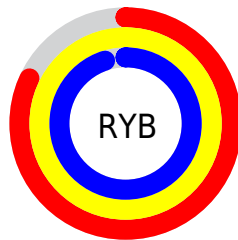

- Red (82%)
- Yellow (100%)
- Blue (95%)