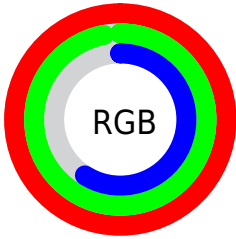

Distribution

Red (100%)

Green (97%)

Blue (59%)