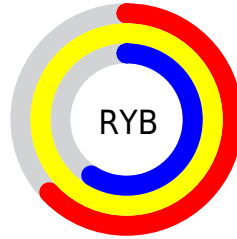

# Details

The CIELab color **96.00, -10.52, 47.02** is a light color, and the websafe version is hex **FFFF99**. A complement of this color would be **68.45, 20.43, -48.65**, and the grayscale version is **94.39, 0.01, -0.01**.

A 20% lighter version of the original color is **98.92, -7.77, 23.48**, and **76.08, -10.50, 47.19** is the 20% darker color. If you saturate the color by 10%, you get **95.19, -11.91, 58.08**, and if you desaturate by 10%, it is **96.88, -8.65, 35.58**.

# Distribution

Red (100%)

Green (97%)

Blue (59%)

Red (63%)

Yellow (100%)

Blue (59%)

Cyan (0%)