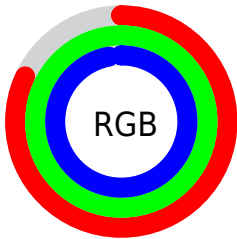

Distribution

- Red (82%)
- Green (100%)
- Blue (97%)