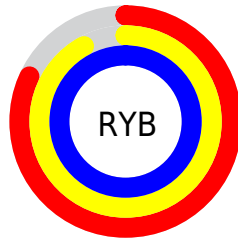

## Conversions Part 2

Format	Color
R <sub>Y</sub> B	210, 235, 255
Decimal	13828087
CIE Lab	96.79, -15.82, -0.95
CIE LCh	97, 15.848, 183.437
Yxy	91.9259, 0.2902, 0.3372
Android (android.graphics.Color)	4292018167 (0xFFD2FFF7)
YUV	240.6330, 3.1389, -26.8651
Hunter-Lab	95.8780, -20.4895, 4.3073

# Details

The CIELab color  $96.79, -15.82, -0.95$  is a light color, and the websafe version is hex  $CCFFFF$ . A complement of this color would be  $88.16, 16.99, 2.00$ , and the grayscale version is  $95.01, 0.01, -0.01$ .

# Distribution

- Red (82%)
- Green (100%)
- Blue (97%)

- Red (82%)
- Yellow (92%)
- Blue (100%)

- Cyan (18%)
- Magenta (0%)
- Yellow (3%)
- Black (0%)

- Cyan (18%)
- Magenta (0%)
- Yellow (3%)