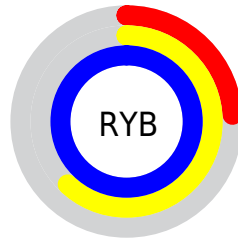

- Red (24%)
- Yellow (62%)
- Blue (100%)