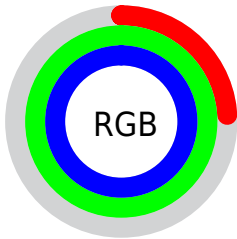

Distribution

- Red (24%)
- Green (100%)
- Blue (100%)