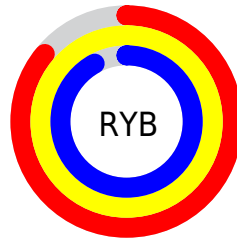

# Details

The CIELab color **97.12, -10.60, 14.14** is a light color, and the websafe version is hex **FFFFCC**. A complement of this color would be **89.48, 11.12, -14.19**, and the grayscale version is **96.14, 0.01, -0.01**.

A 20% lighter version of the original color is **100.00, 0.01, -0.01**, and **77.00, -10.39, 13.97** is the 20% darker color. If you saturate the color by 10%, you get **95.83, -18.47, 25.08**, and if you desaturate by 10%, it is **98.51, -2.53, 3.31**.

# Distribution

Red (93%)

Green (99%)

Blue (86%)

Red (86%)

Yellow (99%)

Blue (92%)

Cyan (6%)