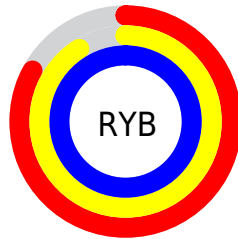

## Conversions Part 2

<b>Format</b>	<b>Color</b>
<b>R<sub>YB</sub></b>	211, 233, 255
Decimal	13893631
CIE <sub>Lab</sub>	97.06, -13.92, -4.67
CIE <sub>LCh</sub>	97, 14.682, 198.546
Yxy	92.5876, 0.2866, 0.3289
Android (android.graphics.Color)	4292083711 (0xFFD3FFFF)
YUV	241.8440, 6.4859, -27.0502
Hunter-Lab	96.2225, -18.7328, 0.6653

# Details

The CIELab color  $97.06, -13.92, -4.67$  is a light color, and the websafe version is hex `CCFFFF`. A complement of this color would be  $88.23, 15.39, 5.78$ , and the grayscale version is  $95.42, 0.01, -0.01$ .

# Distribution

- Red (83%)
- Green (100%)
- Blue (100%)

- Red (83%)
- Yellow (91%)
- Blue (100%)

- Cyan (17%)
- Magenta (0%)
- Yellow (0%)
- Black (0%)

- Cyan (17%)
- Magenta (0%)
- Yellow (0%)