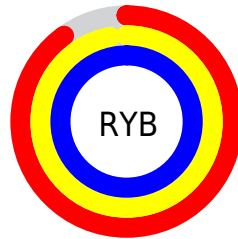

- Red (90%)
- Yellow (97%)
- Blue (99%)