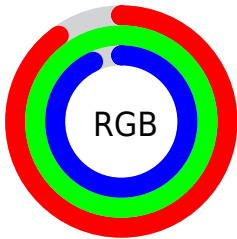

Distribution

- Red (90%)
- Green (99%)
- Blue (93%)