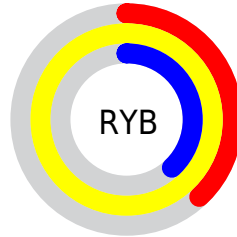

## Conversions Part 2

Format	Color
R <sub>Y</sub> B	96, 255, 96
Decimal	16777056
CIE Lab	97.48, -18.81, 73.24
CIE LCh	97, 75.617, 104.404
Yxy	93.6233, 0.4001, 0.4736
Android (android.graphics.Color)	4294967136 (0xFFFFFFFF60)
YUV	236.8740, -69.4509, 15.8965
Hunter-Lab	96.7591, -23.3876, 52.4323

# Details

The CIELab color **97.48, -18.81, 73.24** is a light color, and the websafe version is hex **FFFF66**. A complement of this color would be **49.59, 46.22, -79.15**, and the grayscale version is **93.93, 0.00, -0.01**.

A 20% lighter version of the original color is **98.07, -14.23, 48.66**, and **77.61, -19.07, 73.30** is the 20% darker color. If you saturate the color by 10%, you get **97.32, -20.09, 82.16**, and if you desaturate by 10%, it is **97.70, -17.06, 62.81**.

# Distribution

- Red (100%)
- Green (100%)
- Blue (38%)

- Red (38%)
- Yellow (100%)
- Blue (38%)

- Cyan (0%)
- Magenta (0%)
- Yellow (62%)
- Black (0%)

- Cyan (0%)
- Magenta (0%)
- Yellow (62%)