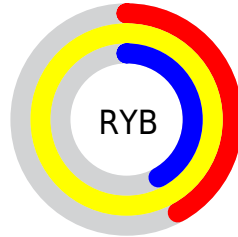

## Conversions Part 2

Format	Color
R <sub>Y</sub> B	106, 255, 106
Decimal	16777066
CIE Lab	97.56, -18.18, 69.30
CIE LCh	98, 71.645, 104.700
Yxy	93.8215, 0.3961, 0.4668
Android (android.graphics.Color)	4294967146 (0xFFFFFFFF6A)
YUV	238.0140, -65.0829, 14.8967
Hunter-Lab	96.8615, -22.8125, 50.9413

# Details

The CIELab color **97.56, -18.18, 69.30** is a light color, and the websafe version is hex **FFFF66**. A complement of this color would be **52.50, 41.92, -74.37**, and the grayscale version is **94.31, 0.01, -0.01**.

A 20% lighter version of the original color is **98.19, -13.28, 44.46**, and **77.40, -18.07, 69.05** is the 20% darker color. If you saturate the color by 10%, you get **97.38, -19.64, 78.88**, and if you desaturate by 10%, it is **97.81, -16.24, 58.43**.

# Distribution

- Red (100%)
- Green (100%)
- Blue (42%)

- Red (42%)
- Yellow (100%)
- Blue (42%)

- Cyan (0%)
- Magenta (0%)
- Yellow (58%)
- Black (0%)

- Cyan (0%)
- Magenta (0%)
- Yellow (58%)