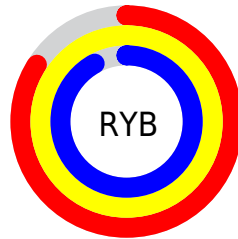

- Red (84%)
- Yellow (100%)
- Blue (92%)