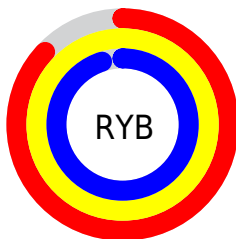

- Red (87%)
- Yellow (100%)
- Blue (95%)