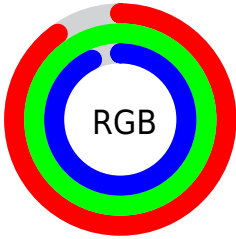

Distribution

- Red (90%)
- Green (100%)
- Blue (93%)