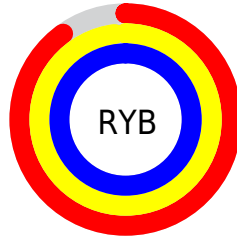

- Red (90%)
- Yellow (98%)
- Blue (100%)