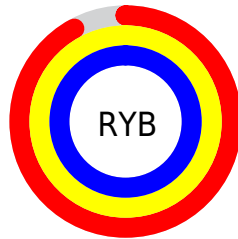

- Red (92%)
- Yellow (100%)
- Blue (100%)