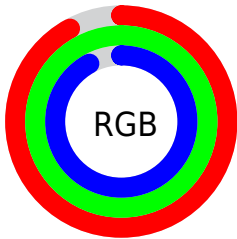

Distribution

- Red (92%)
- Green (100%)
- Blue (92%)