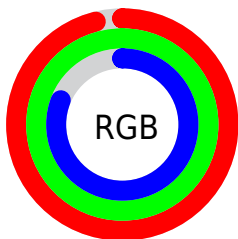

Distribution

- Red (96%)
- Green (100%)
- Blue (81%)