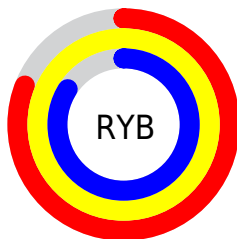

- Red (81%)
- Yellow (100%)
- Blue (84%)