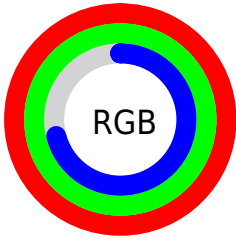

Distribution

- Red (100%)
- Green (100%)
- Blue (71%)