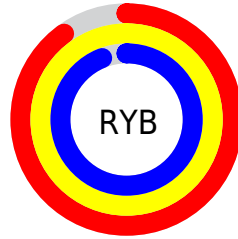

- Red (90%)
- Yellow (100%)
- Blue (94%)