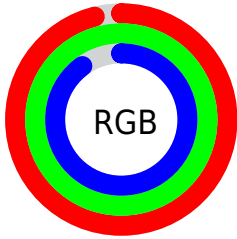

Distribution

- Red (96%)
- Green (100%)
- Blue (90%)