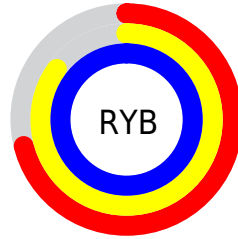

## Conversions Part 2

<b>Format</b>	<b>Color</b>
R <sub>Y</sub> B	180, 218, 255
Decimal	11862015
CIE Lab	95.35, -22.82, -7.39
CIE LCh	95, 23.987, 197.944
Yxy	88.4498, 0.2701, 0.3289
Android (android.graphics.Color)	4290052095 (0xFFB4FFFF)
YUV	232.5750, 11.0555, -46.1083
Hunter-Lab	94.0477, -26.7176, -2.1653

# Details

The CIELab color **95.35, -22.82, -7.39** is a light color, and the websafe version is hex **CCFFFF**. A complement of this color would be **80.29, 27.26, 10.95**, and the grayscale version is **92.17, 0.00, -0.01**.

A 20% lighter version of the original color is **98.80, -5.52, -1.92**, and **75.30, -22.93, -7.28** is the 20% darker color. If you saturate the color by 10%, you get **94.17, -29.35, -9.27**, and if you desaturate by 10%, it is **96.74, -15.56, -5.18**.

# Distribution

- Red (71%)
- Green (100%)
- Blue (100%)

- Red (71%)
- Yellow (85%)
- Blue (100%)

- Cyan (29%)
- Magenta (0%)
- Yellow (0%)
- Black (0%)

- Cyan (29%)
- Magenta (0%)
- Yellow (0%)